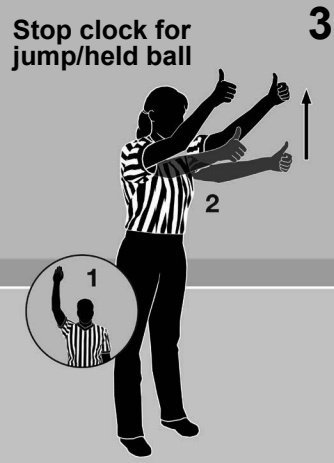

OFFICIAL NFHS BASKETBALL SIGNALS

Starting and stopping clock

Start clock 1

Stop clock 2

Stop clock for jump/held ball 3

4

Stop clock for foul

5

Stop clock for foul (optional bird dog)

Information

Directional signal 6

Throw-in and free-throw designated spot/violation 7

Move along endline on throw-in 8

Visible counts 9

Beckoning substitutes 10

60-second time-out 11